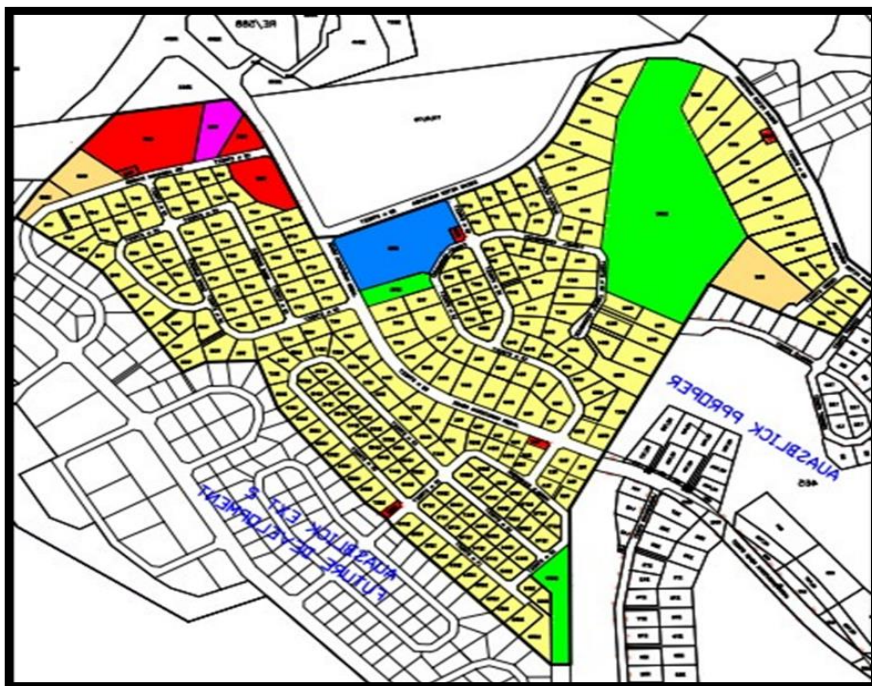

### AVAILABLE BUSINESS & GENERAL RESIDENTIAL:

SINCO INVESTMENTS would hereby like to invite all those who are interested to purchase the below ERVENS at AUASBLICK EXTENSION 1

ERF NO	SIZE m2	ZONING	RATE N\$	PRICE N\$
812	13 174	Gen: Residential	750	9, 880,500.00
890	16 734	Business Erven	1500	25 101 000.00